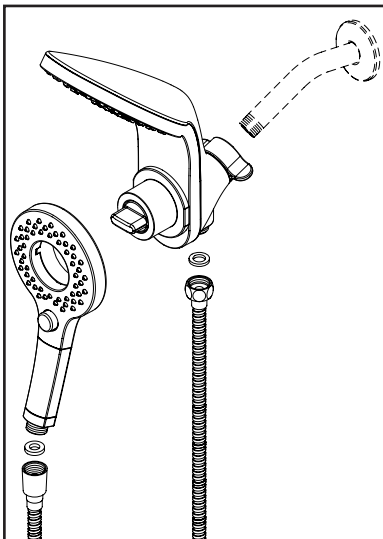

OLYMPIA FAUCETS, INC.
3325 S. Garfield Ave.
Commerce, CA 90040
(888) 772-7701
www.olympiafaucets.com

INSTALLATION

Tools:

Adjustable Wrench

Silicone Sealant

Teflon Tape

Rags

Model Number: P-4560

Warnings and Notes:

Check with local plumbing code requirements before installation.
This product should be installed by a local listed plumber.

Do not use plumbers putty on threads.

Installation Steps:

Two In One Showerhead

(1) Apply Teflon tape on the threaded end of shower arm, hand tighten inlet end of handheld shower holder to shower arm threaded end then tighten and align handheld shower holder with help of adjustable wrench. With washer inside the hose connection nut hand tighten hose connection nut to outlet end of handheld shower holder then tighten hose connection nut with help of adjustable wrench.

Exploded Drawing:

* Note: Please specify finish/color when ordering.

	ITEM #	DESCRIPTION
A	OP-460041*	Dual Wall Mount Fixed and Handheld Shower
B	OP-460027*	60" SST Hose
1	OP-460025	Washers

OLYMPIA

For more care information or trouble shooting inquiries
about your Olympia product, Please call:
OLYMPIA FAUCETS, INC. (888) 772-7701
Monday-Friday 8 AM to 8 PM EST (5 AM to 5 PM PST)
www.olympiafaucets.com