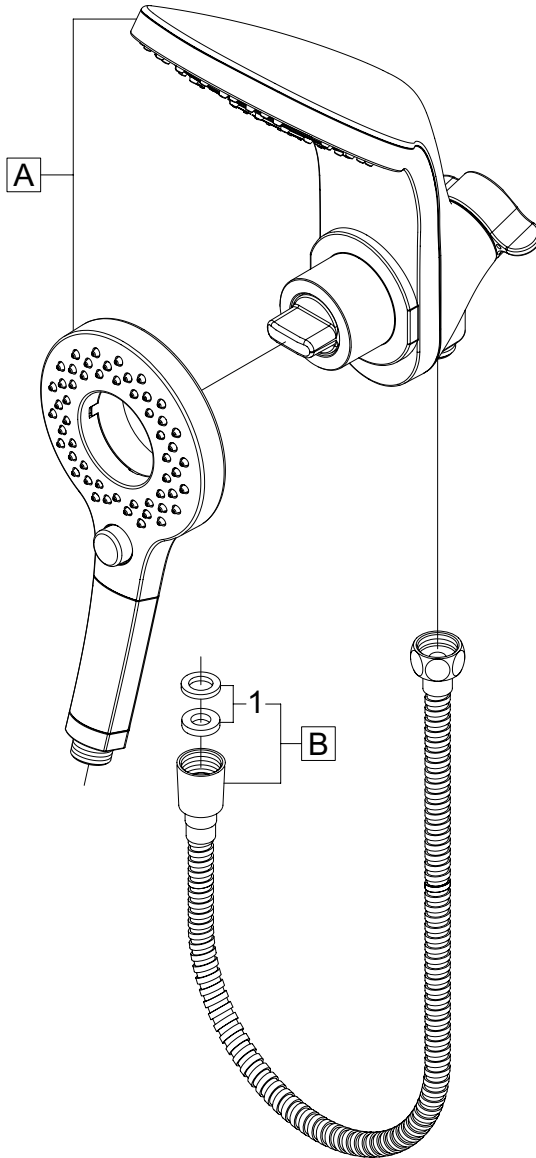

OLYMPIA FAUCETS, INC.
3325 S. Garfield Ave.
Commerce, CA 90040
(888) 772-7701
www.olympiafaucets.com

INSTALLATION

Tools:

Adjustable Wrench

Silicone Sealant

Teflon Tape

Rags

Model Number: P-4560

Warnings and Notes:

Check with local plumbing code requirements before installation.
This product should be installed by a local listed plumber.

Do not use plumbers putty on threads.

Installation Steps:

Two In One Showerhead

(1) Apply Teflon tape on the threaded end of shower arm, hand tighten inlet end of handheld shower holder to shower arm threaded end then tighten and align handheld shower holder with help of adjustable wrench. With washer inside the hose connection nut hand tighten hose connection nut to outlet end of handheld shower holder then tighten hose connection nut with help of adjustable wrench.

Exploded Drawing:

* Note: Please specify finish/color when ordering.

	ITEM #	DESCRIPTION
A	OP-460041*	Dual Wall Mount Fixed and Handheld Shower
B	OP-460027*	60" SST Hose
1	OP-460025	Washers

OLYMPIA

For more care information or trouble shooting inquiries
about your Olympia product, Please call:
OLYMPIA FAUCETS, INC. (888) 772-7701
Monday-Friday 8 AM to 8 PM EST (5 AM to 5 PM PST)
www.olympiafaucets.com